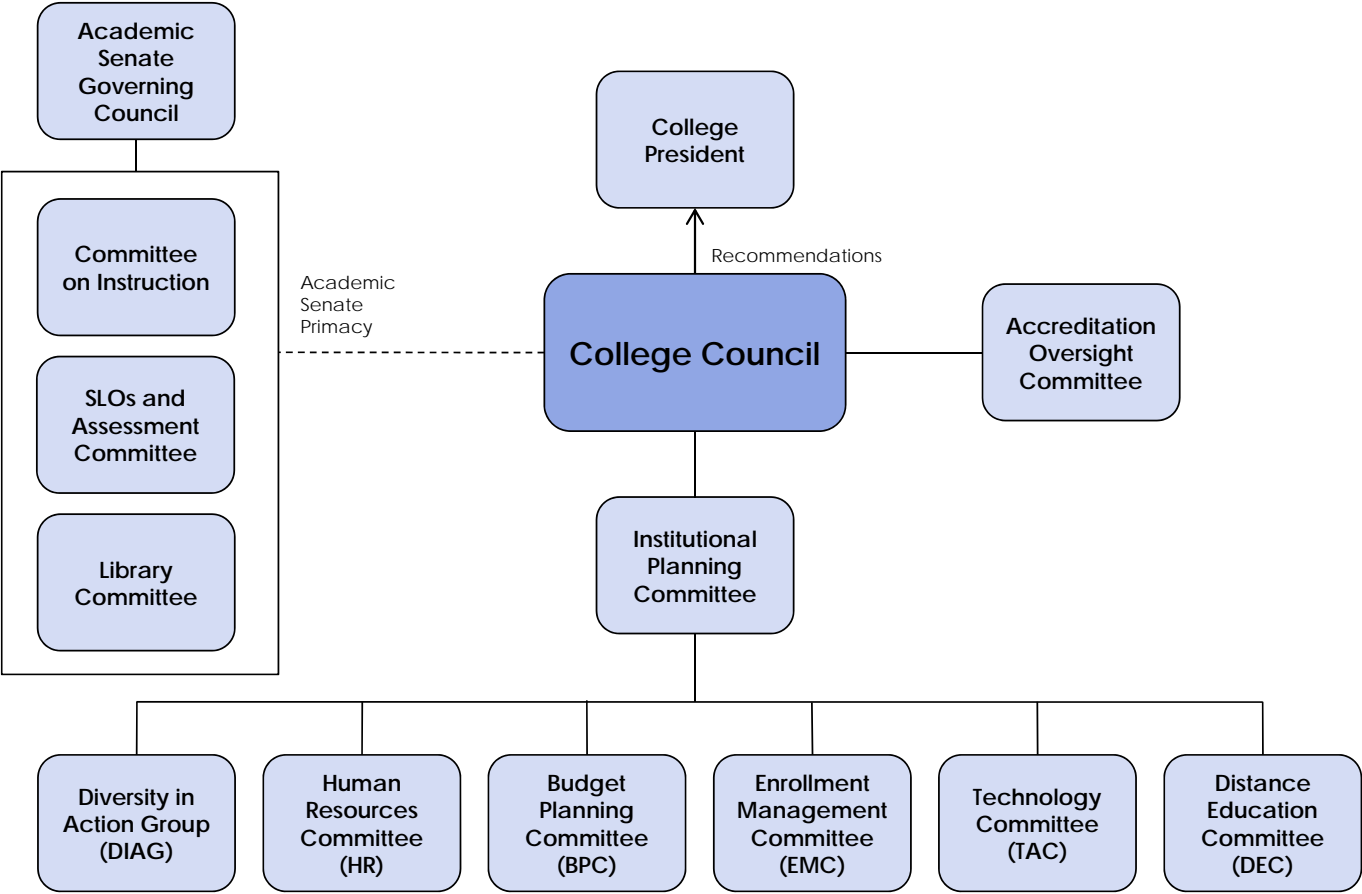

# College of San Mateo Institutional Planning Committee Structure

## CSM Institutional Planning Committee Structure and Membership

(C)=Chair; (Co-C)=Co-chair; (Ex)=Ex-officio; (R)=Recorder