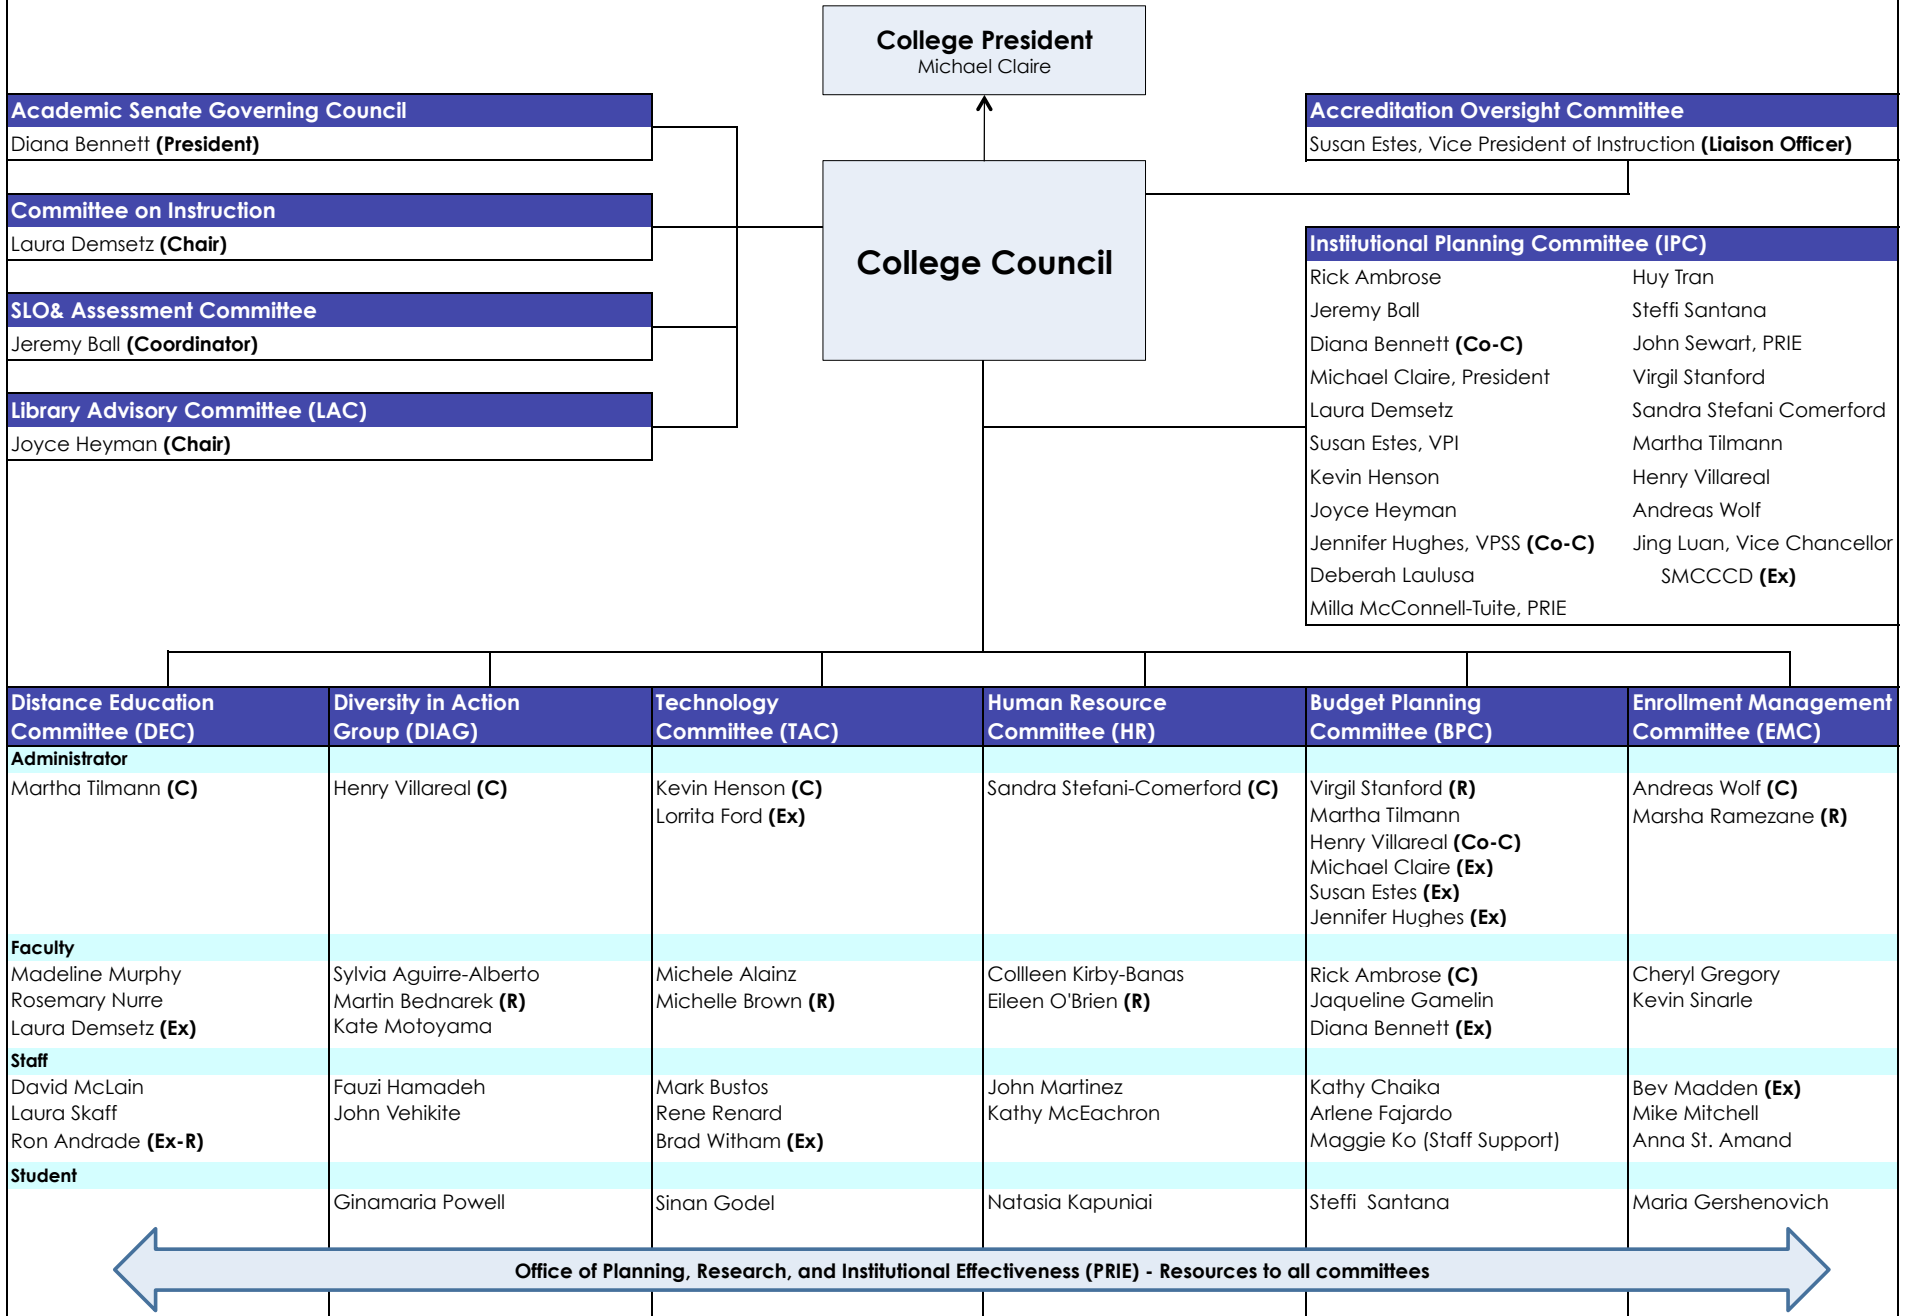

# College of San Mateo Institutional Planning Committee Structure

## CSM Institutional Planning Committee Structure and Membership

(C)=Chair; (Co-C)=Co-chair; (Ex)=Ex-officio; (R)=Recorder