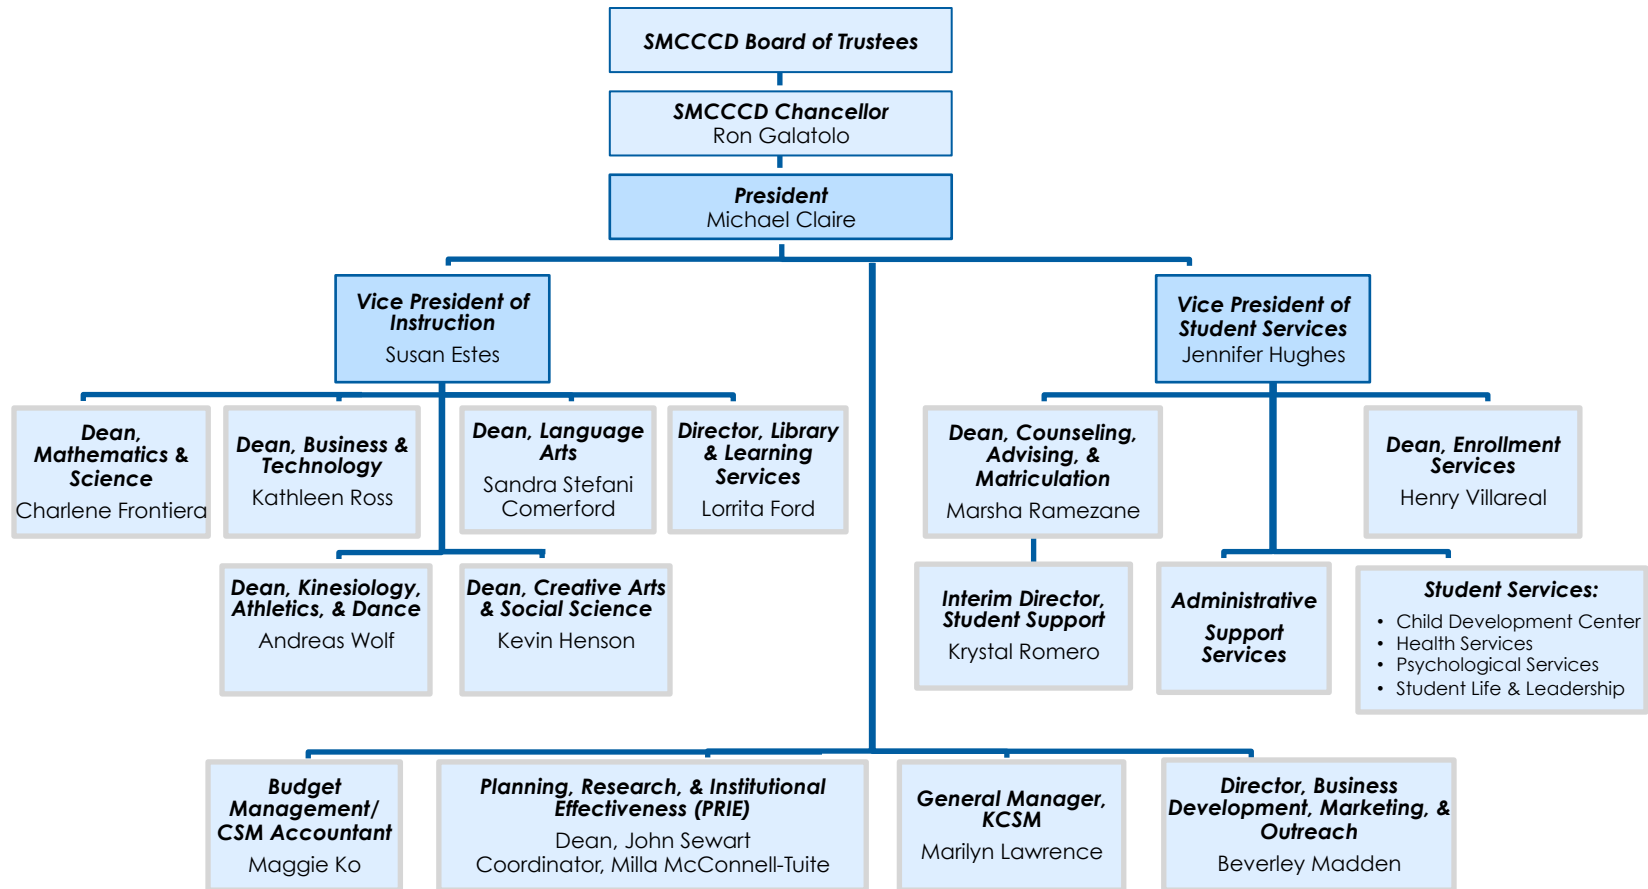

# San Mateo Community College District (SMCCCD) College of San Mateo Organizational Chart

Indicates President's Cabinet (President & Vice Presidents)

2011-2012 Academic Year