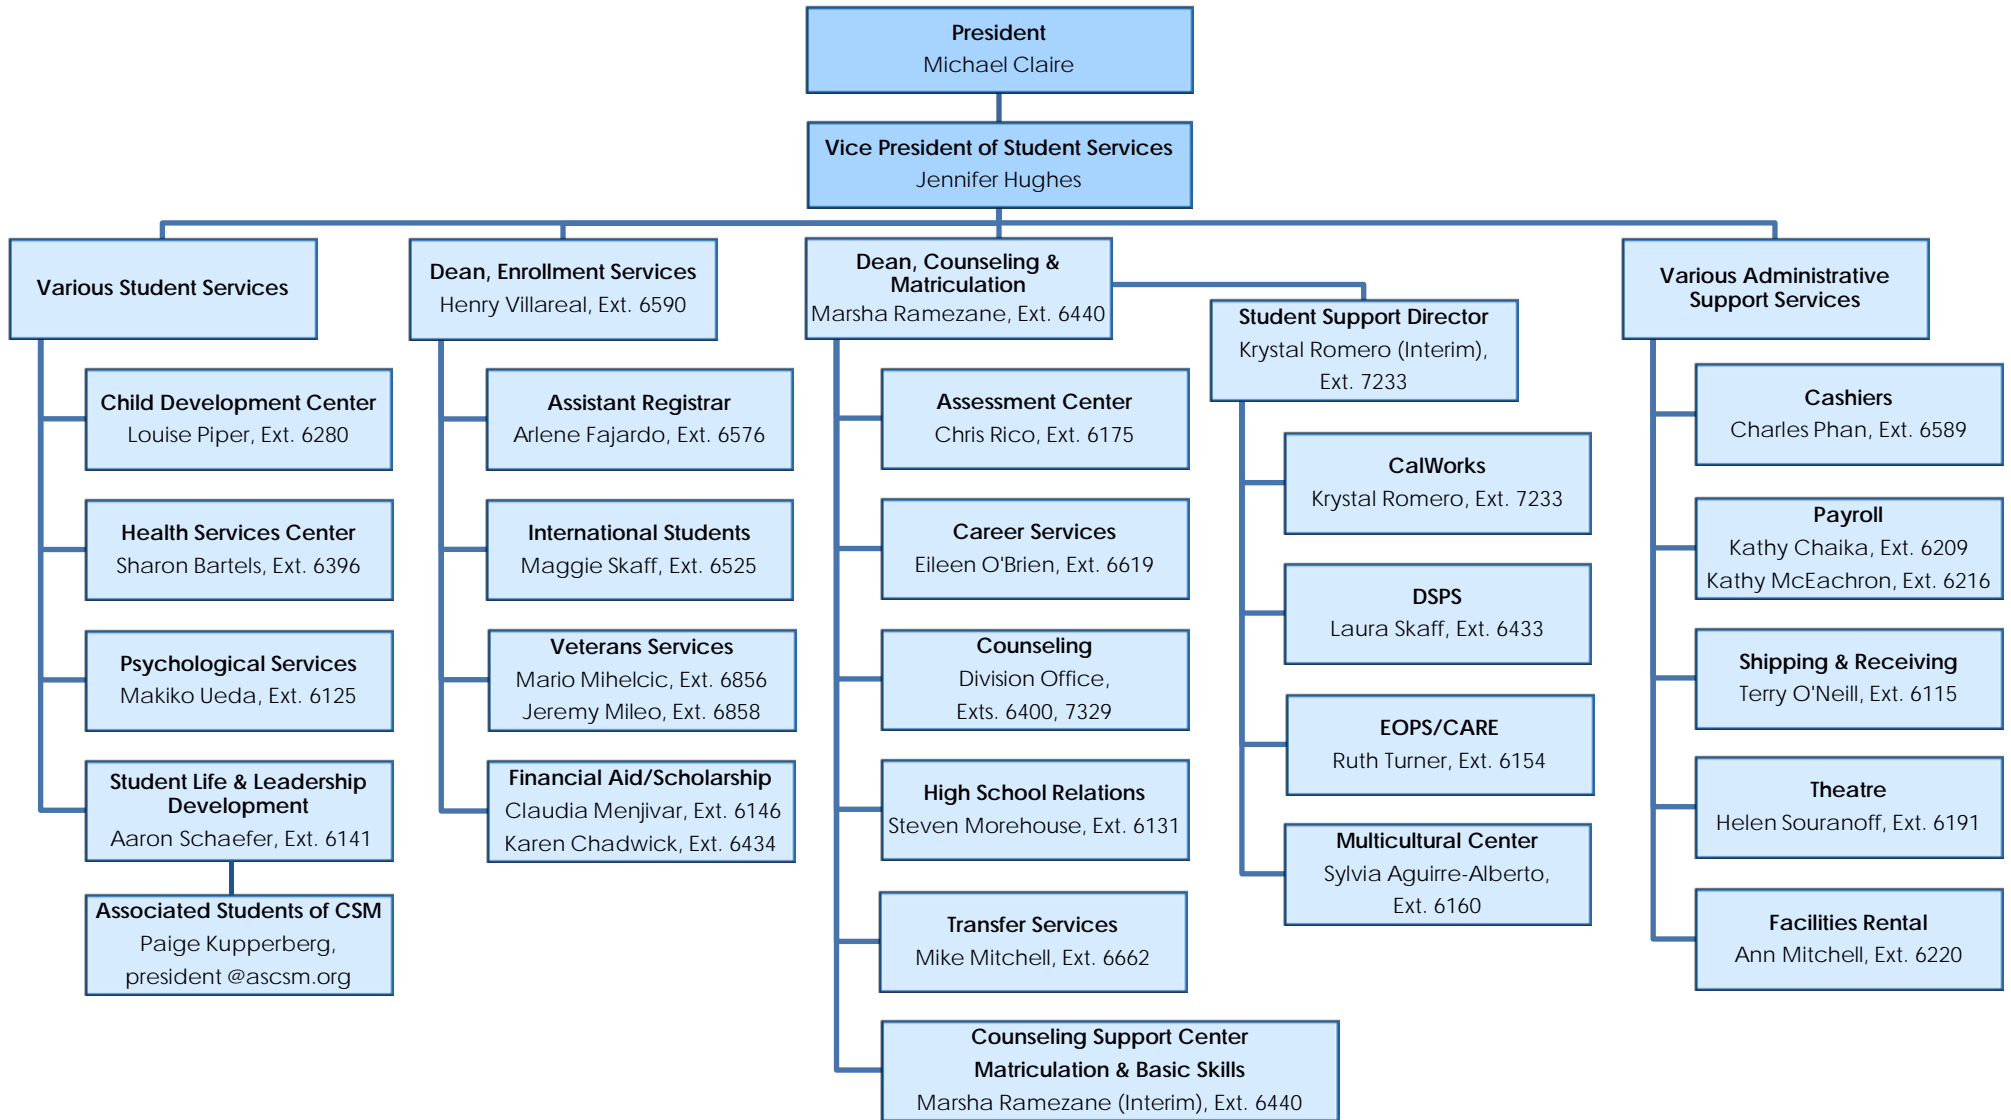

# College of San Mateo

## Student Services

### Organizational Chart

2011-2012 Academic Year

Note: Unless otherwise indicated, all telephone numbers are: (650) 574 – Ext.