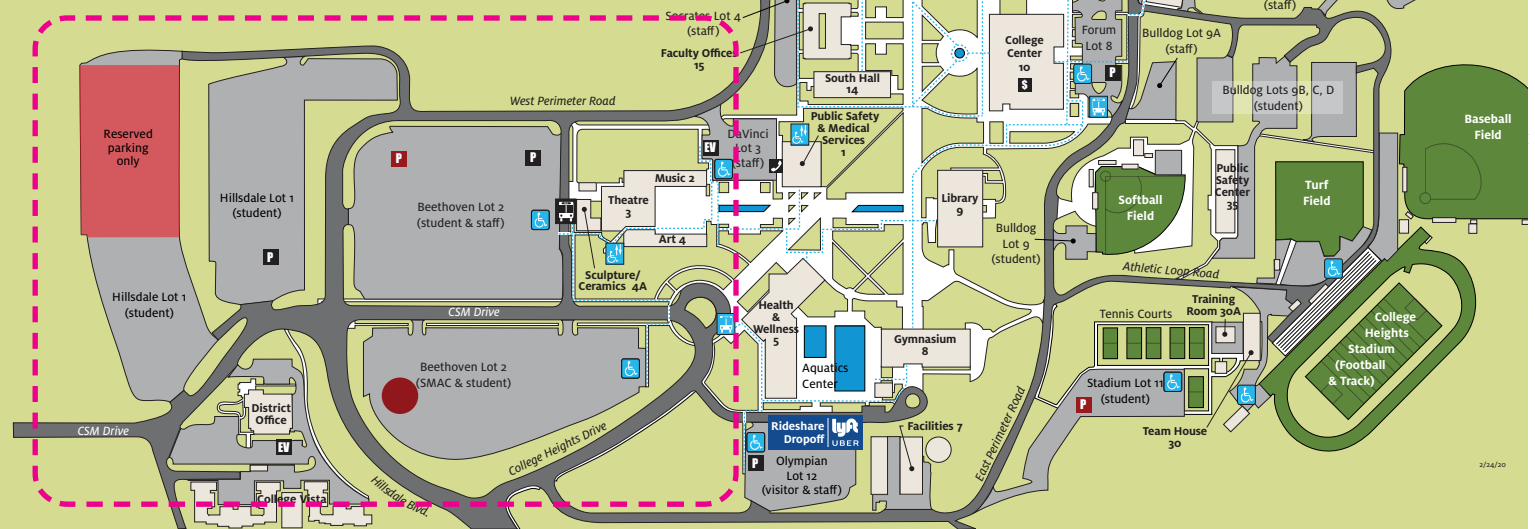

Visitor Parking: Visitors to campus may purchase a One-Day permit and park in any Student or Visitor Lot. Visitors may park for FREE for 40 min. in all Visitor Lots without permits. Machines are located in lots indicated by a **P** on the map. Designated Visitor Parking areas are in Marie Curie Lot 5, Forum Lot 8, and Olympian Lot 12.

Motorcycle Parking: Locations indicated by **M** on map: Marie Curie Lot 5, Galileo Lot 6D

Electric Vehicle Charging Stations (120 volt): Locations indicated by **EV** on map, DaVinci Lot 3, Marie Curie Lot 5

Rideshare (Lyft/Uber) Dropoff: Olympian Lot 12

Legend:

| | |
|--|--|
| P Parking Permit Machine (cash) | P Parking Permit Machine (cash/card) |
| A Accessible Exterior Elevator | M Motorcycle Parking (no permit required) |
| B Accessible Parking | U Universal Access Route |
| ST samTrans Bus Stop | W Redi-Wheels Bus Stop |
| S ATM | EV Electric Vehicle Charging Station |

Elevator access is available in the following buildings: 1, 2, 4, 5, 8, 9, 10, 12, 14, 16, 18 and 36

Public Safety: (650) 738-7000, Building 1
Health Services: (650) 574-6396, Building 1

COVID-19 VACCINATION POP-UP CLINIC