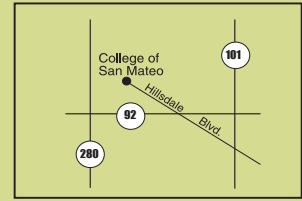

CSM Campus Map

One-day Permits: $3 per day. Valid only during class hours from 7 am to 10 pm. Permit machines indicated by **D** on the map: Hillsdale Lot 1, Beethoven Lot 2, Galileo Lot 6, and Stadium Lot 11

Visitor Parking: Visitors to campus may purchase a One-Day permit and park in any Student or Visitor Lot. Visitors may park for FREE for 40 min. in all Visitor Lots without permits. Machines are located in lots indicated by a **P** on the map. Designated Visitor Parking areas are in Marie Curie Lot 5, Forum Lot 8, and Olympian Lot 12.

Student Parking: Hillsdale Lots 1A–D, Beethoven Lot 2, Galileo Lots 6, Bulldog Lots 9, 9B, 9C, 9D or Stadium Lot 11

Staff Parking: Beethoven Lot 2B, DaVinci Lot 3, Socrates Lot 4, Marie Curie Lot 5A, 5B, Edison Lot 7, Bulldog Lot 9A, Sandbox Lot 10, Olympian Lot 12

Restricted Parking: Hillsdale Lot 1E & 1F

Disabled Parking: Valid CA Disabled Person placard only. No student, staff, daily, patron or visitor parking permit required when displaying a valid CA DP placard.

Motorcycle Parking: Locations indicated by **M** on map: Marie Curie Lot 5, Galileo Lot 6D

Electric Vehicle Charging Stations (120 volt): Locations indicated by **EV** on map, DaVinci Lot 3, Marie Curie Lot 5

Rideshare (Lyft/Uber) Dropoff: Olympian Lot 12

Legend:

P Parking Permit Machine (cash)	P Parking Permit Machine (cash/card)
A Accessible Exterior Elevator	M Motorcycle Parking (no permit required)
B Accessible Parking	U Universal Access Route
ST samTrans Bus Stop	W Redi-Wheels Bus Stop
S ATM	EV Electric Vehicle Charging Station

Elevator access is available in the following buildings: 1, 2, 4, 5, 8, 9, 10, 12, 14, 16, 18 and 36

Public Safety: (650) 738-7000, Building 1
Health Services: (650) 574-6396, Building 1